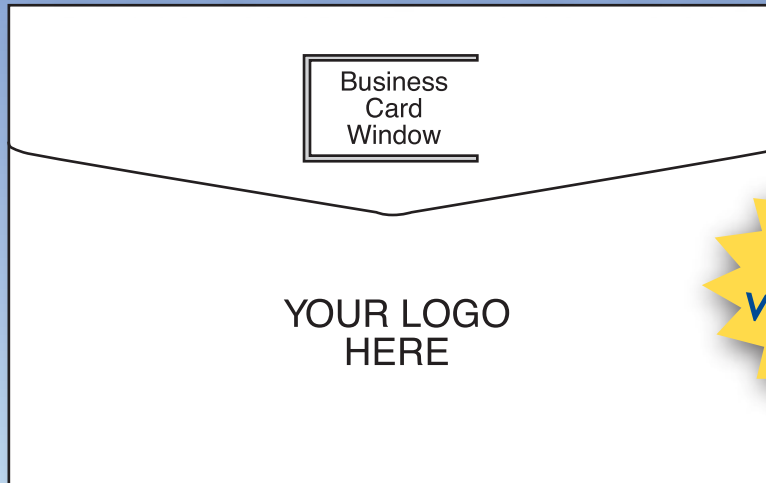

CUSTOMIZED CLOSING / LISTING VINYL PORTFOLIOS

Logo Position &
Business Card
Window Location
Optional

**15 1/2" WIDE X 10" OR 11" HIGH
CUSTOMIZED FOR YOUR COMPANY**

150	250	500	1,000	2,500
\$3.15 ea	\$2.75 ea	\$2.35 ea	\$2.10 ea	\$2.00 ea

Pricing includes: one color imprint, one side, silk screened or foil stamped
AND clear vinyl business card window.

All custom portfolio orders are subject to a +/- 10% over/under run quantity.

- Additional colors add 25¢ per color
- Additional business card windows add 20¢ each
- Velcro Closure add 50¢ each
- Clear vinyl home photo window (open top) for 3" x 5" or 4" x 6" photo add 35¢ each
- One time set up charge - Silk Screen: \$55.00 per color
Stamping Die: Quote